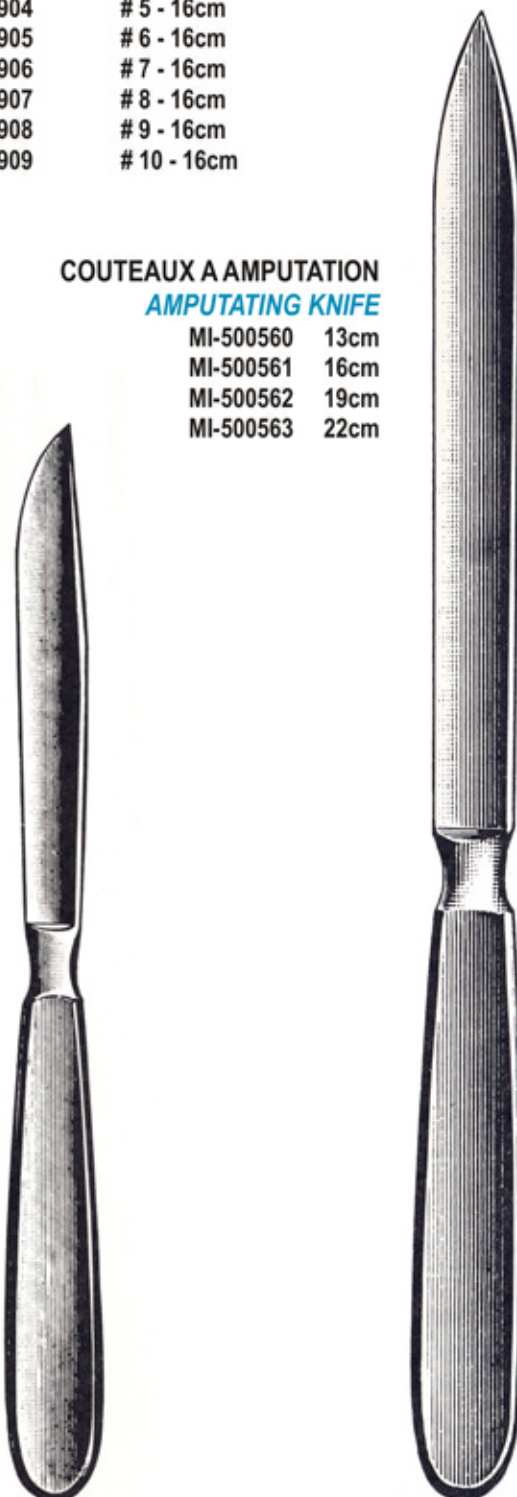

COUTEAUX A AMPUTATION LISTON
LISTON AMPUTATING KNIFE

MI-500510 24cm