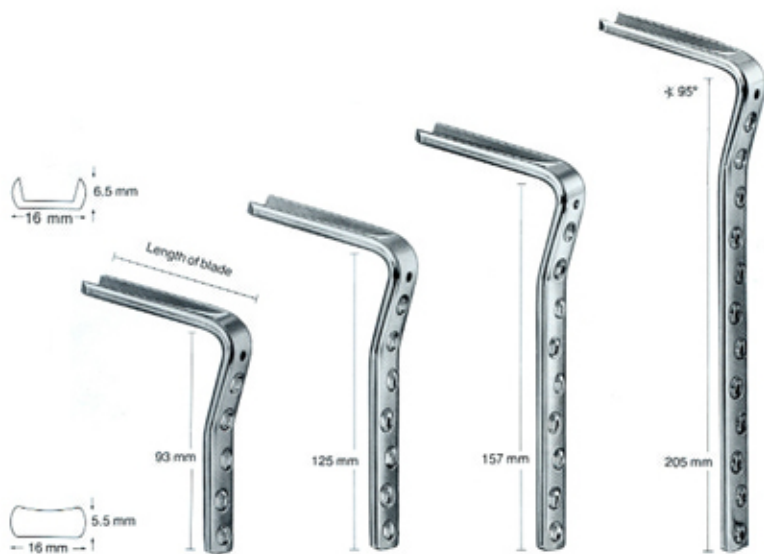

PLAQUES CONDYLLAIRES
CONDYLAR BONE PLATES

- MI-700570-5   5 trous / holes - 93mm
- MI-700570-7   7 trous / holes - 125mm
- MI-700570-9   9 trous / holes - 157mm
- MI-700570-12   12 trous / holes - 205mm

ANGLE - 95°

Long. Lame supérieure - *Length of upper blade*
50 / 60 / 70 / 80mm